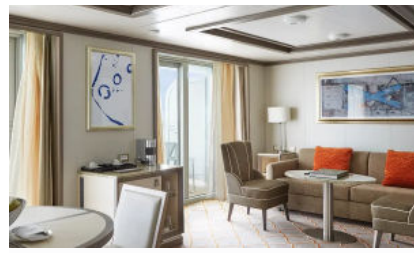

SILVER SUITE

SAVE. INDULGE. EXPLORE.

CATEGORY HIGHLIGHTS

- Deck 9, 10, 11 of 11
- Suite size 73 sq.m. including veranda
- Veranda size 12 sq.m.
- Living room

PRICES PER GUESTS START FROM

DOOR-TO-DOOR	~~€10,500~~	€11,000
PORT-TO-PORT	~~€9,700~~	€9,200