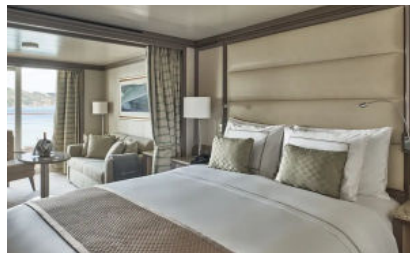

DELUXE VERANDA SUITE

SAVE. INDULGE. EXPLORE.

CATEGORY HIGHLIGHTS

- Deck 6, 7, 8 of 11
- Suite size 36 sq.m. including veranda
- Veranda size 6 sq.m.

PRICES PER GUESTS START FROM

DOOR-TO-DOOR	~~€6,900~~	€7,800
PORT-TO-PORT	~~€5,900~~	€6,600